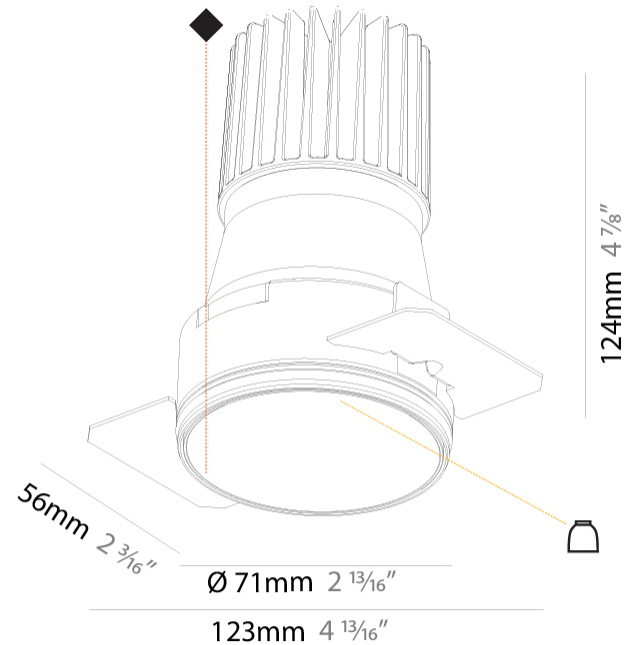

GENERAL

Series: Invader Deep
Brand: Prolicht
Division: Architectural
Mounting Type: Trimless
Mounting Location: Ceiling
Subcategory: Spots

PHYSICAL

Shape: Round
Diameter (mm): 71
Diameter (in): 2 ¹³/₁₆"
Height (mm): 124
Height (in): 4 ⁷/₈"
Ceiling Thickness (mm): 10 / 12.5 / 15
Ceiling Thickness (in): 3/8 or 1/2 or 9/16
Min. Recessing Depth (mm): 140
Min. Recessing Depth (in): 5 ¹/₂"
Light Distribution: Downlight
Weight (kg): 0.358
Weight (lbs): 0.79
Fixture Finish: SSR / BKV / CWI / CRY / HAB / UFT / ITA / RUA / FTG / MYG / LOD / PUS / FRO / FUP / KIA / POP / BLS / SPG / MEY / GOH / GUM / CHC / COM / ABZ / JAG / OBR / MOS / ROR
Fixture Material: Aluminum
Cut-out Measurements: $\square$ 79mm / 3 1/8"
Upon Request: Unique Sizes Unique Ceiling Thickness

ELECTRICAL

Lamp Type: LED (Zhaga Standard)
Input Wattage (W): 22
Total Output Wattage (W): 20
Dimming: Tri-Mode (Non-Dimming and Phase Dimming (120Vac only) and 0-10V Dimming)
Driver Included: No
Driver Location: Recessed Housing
Driver Type: Constant Current - Universal
Driver Class: Class 2
Housing: See components
Input Voltage (V): 120 - 277
Constant Current (MA): 500

LED

Number of LEDs: 1
Color Temperature (°K): 2700 / 3000 / 3500 / 4000
Max. Delivered Lumen (lm): 1210 / 1260 / 1323 / 1350
CRI: >90 CRI
Lamp Life (hrs): 50000

OPTICAL

Reflector: 20 / 40 / 60

RATINGS AND CERTIFICATIONS

Certified By: Certified for North American Standards
IP rating: IP20