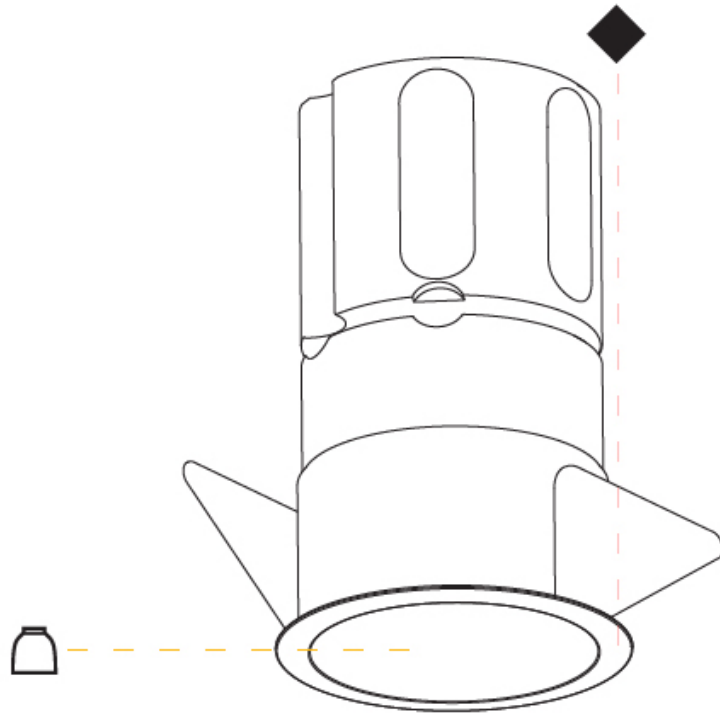

INVADER DEEP RECESSED

A37972-

PROJECT	_____
TYPE	_____
SPECIFIER	_____
QUANTITY	_____
DATE	_____