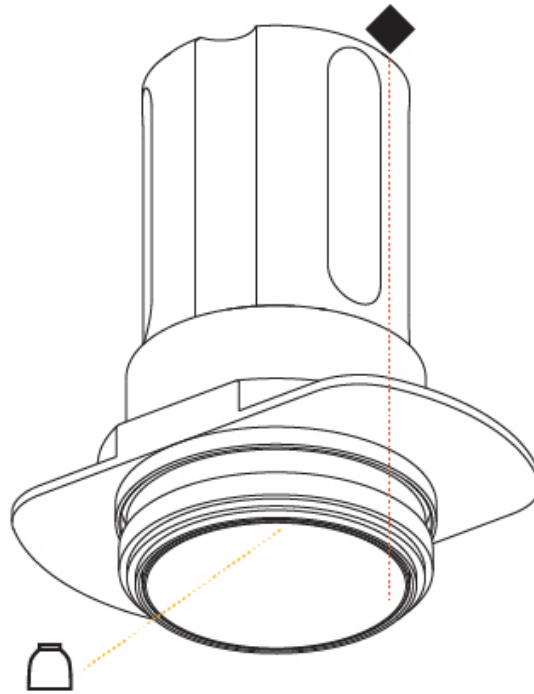

INVADER DEEP TRIMLESS

A37922-

PROJECT

TYPE

SPECIFIER

QUANTITY

DATE

A