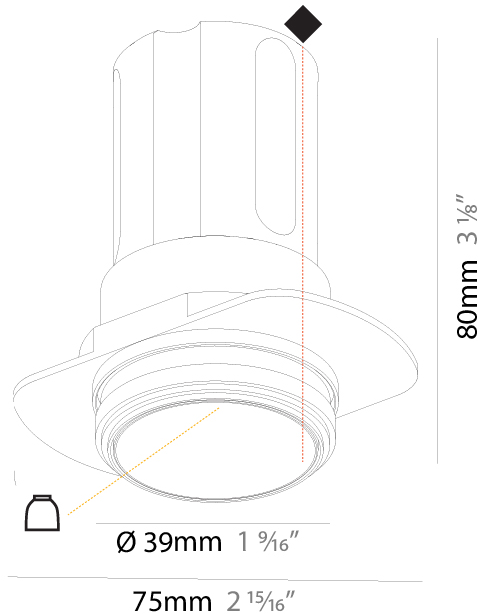

GENERAL

Series: Invader Deep
Brand: Prolicht
Division: Architectural
Mounting Type: Trimless
Mounting Location: Ceiling
Subcategory: Spots

PHYSICAL

Shape: Round
Diameter (mm): 39
Diameter (in): 1 9/16
Height (mm): 80
Height (in): 3 1/8
Ceiling Thickness (mm): 10 / 12 / 15
Ceiling Thickness (in): 3/8 or 1/2 or 9/16
Min. Recessing Depth (mm): 150
Min. Recessing Depth (in): 5 7/8
Light Distribution: Downlight
Weight (kg): 0.143
Weight (lbs): 0.31
Fixture Finish: SSR / BKV / CWI / CRY / HAB / UFT / ITA / RUA / FTG / MYG / LOD / PUS / FRO / FUP / KIA / POP / BLS / SPG / MEY / GOH / GUM / CHC / COM / ABZ / JAG / OBR / MOS / ROR
Fixture Material: Aluminum
Cut-out Measurements: Ø 45mm / 1 3/4"
Upon Request: Unique Sizes Unique Ceiling Thickness

ELECTRICAL

Lamp Type: LED (Zhaga Standard)
Input Wattage (W): 7.7
Total Output Wattage (W): 6.8
Dimming: Tri-Mode (Non-Dimming and Phase Dimming (120Vac only) and 0-10V Dimming)
Driver Included: No
Driver Location: Remote
Driver Type: Constant Current - 120 / 277Vac
Input Voltage (V): 120 - 277
Constant Current (MA): 250

LED

Number of LEDs: 1
Color Temperature (°K): 2700 / 3000 / 3500 / 4000
Max. Delivered Lumen (lm): 660 / 690 / 725 / 740
CRI: >90 CRI
Lamp Life (hrs): 50000
Upon Request: RGB-W Tunable White Special Color Temperature

OPTICAL

Reflector: 33 / 47 / 65
Upon Request: Special Beam Angles

RATINGS AND CERTIFICATIONS

Certified By: Certified for North American Standards
IP rating: IP20

150mm
5 7/8"

45mm
1 3/4"

10 | 12 1/2 | 15mm
3/8" | 1/2" | 9/16"