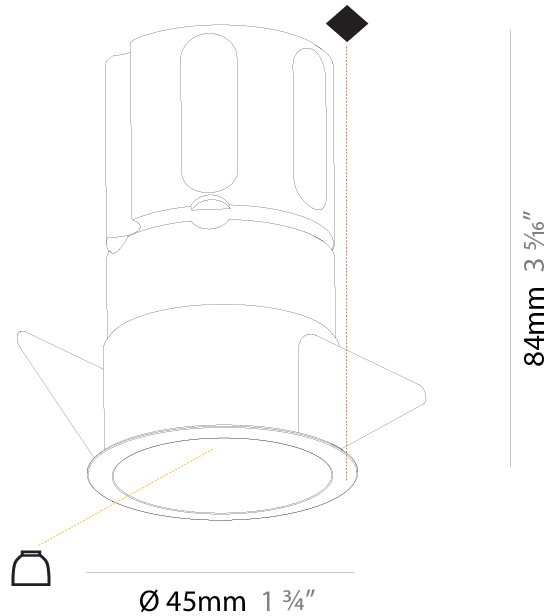

GENERAL

Series: Invader Deep
Brand: Prolicht
Division: Architectural
Mounting Type: Recessed
Mounting Location: Ceiling
Subcategory: Downlight

PHYSICAL

Shape: Round
Diameter (mm): 45
Diameter (in): 1 3/4
Height (mm): 84
Height (in): 3 5/16
Min. Recessing Depth (mm): 150
Min. Recessing Depth (in): 5 7/8
Light Distribution: Downlight
Weight (kg): 0.122
Weight (lbs): 0.27
Fixture Finish: SSR / BKV / CWI / CRY / HAB / UFT / ITA / RUA / FTG / MYG / LOD / PUS / FRO / FUP / KIA / POP / BLS / SPG / MEY / GOH / GUM / CHC / COM / ABZ / JAG / OBR / MOS / ROR
Fixture Material: Aluminum Die Cast
Cut-out Measurements: Dia: 41mm / 1 5/8"

ELECTRICAL

Lamp Type: LED (Zhaga Standard)
Input Wattage (W): 7.7
Total Output Wattage (W): 7
Dimming: Non-Dimming / Phase Dimming (120Vac only) / 0-10V Dimming
Driver Included: No
Driver Location: Remote
Driver Type: Constant Current - 120 / 277Vac
Driver Class: Class 2
Input Voltage (V): 120 - 277
Constant Current (MA): 250

LED

Number of LEDs: 1
Color Temperature (°K): 2700 / 3000 / 3500 / 4000
Max. Delivered Lumen (lm): 660 / 690 / 725 / 740
Nominal Lumen (lm): 734 / 762 / 801 / 817
CRI: >90 CRI
Lamp Life (hrs): 50000

OPTICAL

Reflector: 33 / 47 / 65

RATINGS AND CERTIFICATIONS

Certified By: Certified for North American Standards
IP rating: IP20